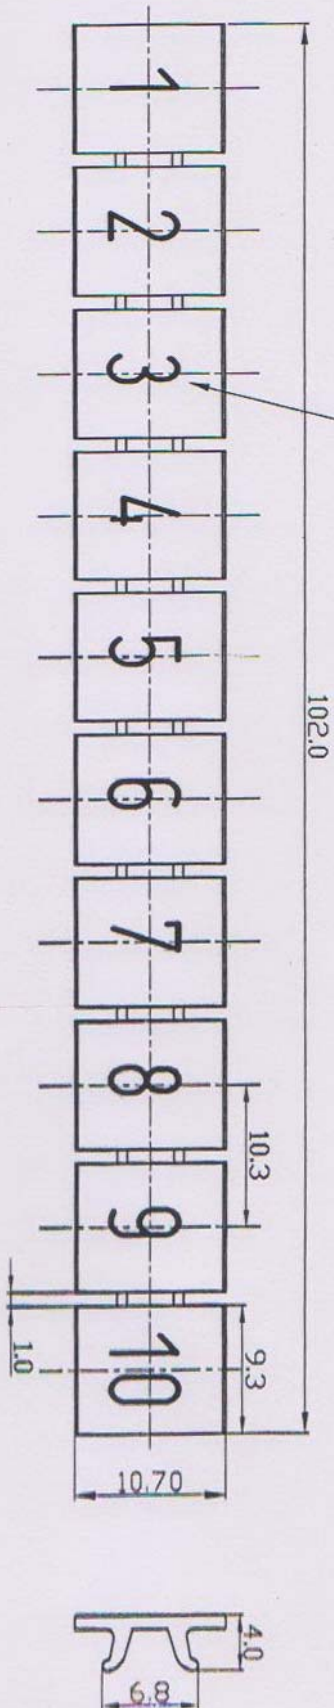

REVISION RECORD			
REV	DATE	DESCRIPTION	BY
1		字號由ZB10-1Y-01A改為ZB10-1Y-01A(H)	

1. Color :black
2. Font:DIN-1451
3. Height:5.0mm
4. Width scale:0.8

- Notes:
1. Plastic: PA66
 2. Undimensioned Tolerances:

Pitch range in mm		Nominal dimension range in mm	
over	to	over	to
6	10	30	60
10	24	60	100
15	30	100	150
20	30	150	150
25	30	150	150
30	30	150	150
35	30	150	150
40	30	150	150

DETAILED LIST		ZB10 Housing		6006J0710A (H)		PA66		III.451-9	
ITEM	NAME OF PART	NO. OF PART	QTY	MATERIAL	NOTES				
1	ZB10 Housing	6006J0710A (H)		PA66	III.451-9				
DRAWN BY: <i>Handwritten</i>		DATE: <i>Handwritten</i>		CHECKED BY: <i>Handwritten</i>		DATE: <i>Handwritten</i>			
APPROVAL: <i>Handwritten</i>		DATE: <i>Handwritten</i>		CHECKED: <i>Handwritten</i>		DATE: <i>Handwritten</i>			
MATERIAL: <i>Handwritten</i>		FINISH: <i>Handwritten</i>		SCALE: 1:1		SHEET 1 OF 1			
FINISH: <i>Handwritten</i>		SCALE: 1:1		SHEET 1 OF 1					
THIRD ANGLE PROJECTION		SCALE: 1:1		SHEET 1 OF 1					
THIRD ANGLE PROJECTION		SCALE: 1:1		SHEET 1 OF 1					

受檢 (Sei Ketsu)

8 7 6 5 4 3 2 1