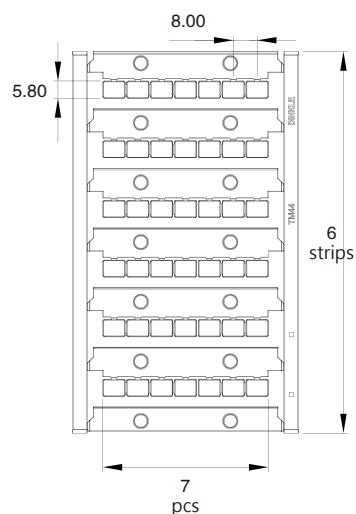

TM44W

DIN Rail Terminal Blocks > Accessories > Marking Label

Specification

Product description	Marking Lable
Color	White
Material	PC
Inflammability class	UL94-V2
Length	5.8 mm
Width	8.0 mm
Total number of tabs	7 x 6 = 42
Compatible products	BEST APPLICATION : DP6, DP6-TN, DP6-TR, DP6-PE, DP6-TN-PE, DP6-TR-PE, DPTD6, DPTL6, DPTD6-D05, DPTD6-D06, DK6S AVAILABLE APPLICATION : DK4N-TF(5X20), DK4N-TFL(5X20), DKK4-TF(5X20)
Package	10 pcs / box