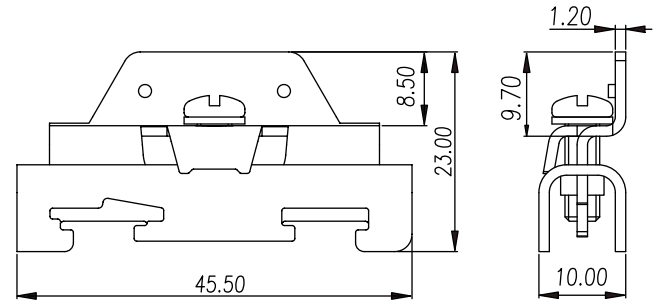

SS9A

NEMA Terminal Blocks > Accessories > End Bracket

Specification

Product description	End Bracket
Material	Steel
Surface Plating	Zinc plated
Compatible products	TS-35/TS-35A
Package	50 pcs / box