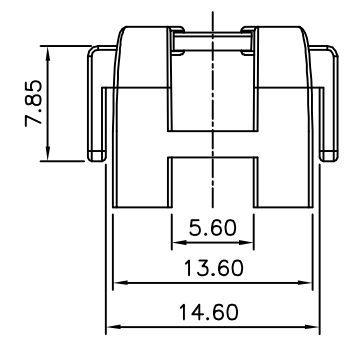

SPECIFICATION
 Housing:PC
 RoHS Compliant

These Two Face Must Be Bright

Section A-A

- △ SFP - P A1 - H
 (1) (2)(3) (4)
 (1) SFP:SFP Connector
 (2) P:Light Pipe
 (3) A1:1X01
 (4) H:RoHS Compliant

AUK A MEMBER OF AUK GROUP
太聯事業股份有限公司
AUK CONTRACTORS CO., LTD.

CATEGORY		APPROVED BY		UNLESS OTHERWISE SPECIFIED TOLERANCES ARE .X ±0.30 .XX ±0.20 .XXX ±0.10 ANG. ±3°
PART No. SFP-PA1-H		EMILY		
DRAWING No. SFP-PA1-H		CHECKED BY HZF		
SCALE NONE		DRAWING BY HAO		
REV.	A1	UNIT mm		