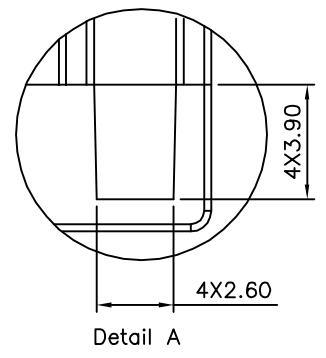

SPECIFICATION
 Housing:PC
 RoHS Compliant

These Two Face Must Be Bright

Section A-A

- △ SFP - P A1 - H
 (1) (2)(3) (4)
 (1) SFP:SFP Connector
 (2) P:Light Pipe
 (3) A1:1X01
 (4) H:RoHS Compliant

AUK A MEMBER OF AUK GROUP
太聯事業股份有限公司
AUK CONTRACTORS CO., LTD.

CATEGORY		APPROVED BY		UNLESS OTHERWISE SPECIFIED TOLERANCES ARE .X ±0.30 .XX ±0.20 .XXX ±0.10 ANG. ±3°
PART No. SFP-PA1-H		EMILY		
DRAWING No. SFP-PA1-H		CHECKED BY HZF		
SCALE NONE		DRAWING BY HAO		
REV.	A1	UNIT mm		