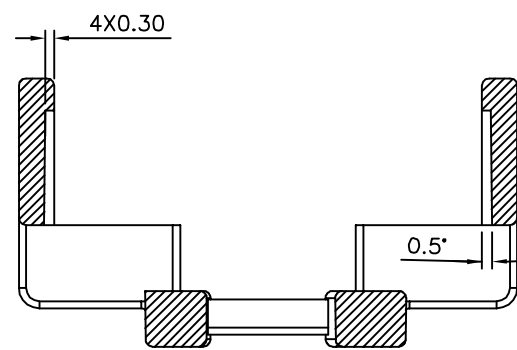

SPECIFICATION
 Housing:PC
 RoHS Compliant

These Two Face Must Be Bright

Section A-A

- △ SFP - P A1 - H
 (1) (2)(3) (4)
 (1) SFP:SFP Connector
 (2) P:Light Pipe
 (3) A1:1X01
 (4) H:RoHS Compliant

AUK A MEMBER OF AUK GROUP
太聯事業股份有限公司
AUK CONTRACTORS CO., LTD.

CATEGORY		APPROVED BY		UNLESS OTHERWISE SPECIFIED TOLERANCES ARE .X ±0.30 .XX ±0.20 .XXX ±0.10 ANG. ±3°
PART No. SFP-PA1-H		EMILY		
DRAWING No. SFP-PA1-H		CHECKED BY HZF		
SCALE NONE		DRAWING BY HAO		
REV.	A1	UNIT mm		