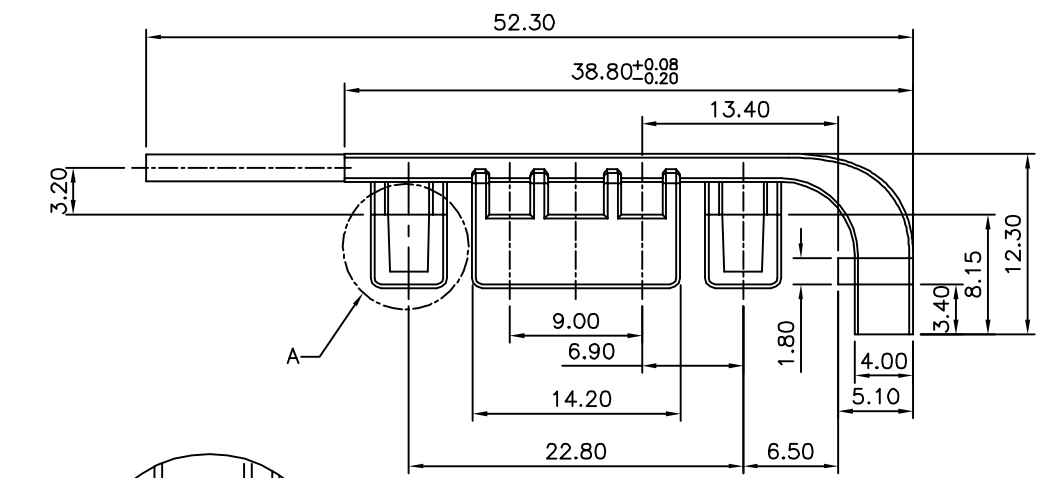

SPECIFICATION
 Housing:PC
 RoHS Compliant

These Two Face Must Be Bright

Section A-A

- △ SFP - P A1 - H
 (1) (2)(3) (4)
 (1) SFP:SFP Connector
 (2) P:Light Pipe
 (3) A1:1X01
 (4) H:RoHS Compliant

AUK A MEMBER OF AUK GROUP
太聯事業股份有限公司
AUK CONTRACTORS CO., LTD.

CATEGORY		APPROVED BY		UNLESS OTHERWISE SPECIFIED TOLERANCES ARE .X ±0.30 .XX ±0.20 .XXX ±0.10 ANG. ±3°
PART No. SFP-PA1-H		EMILY		
DRAWING No. SFP-PA1-H		CHECKED BY HZF		
SCALE NONE		DRAWING BY HAO		
REV.	A1	UNIT mm		