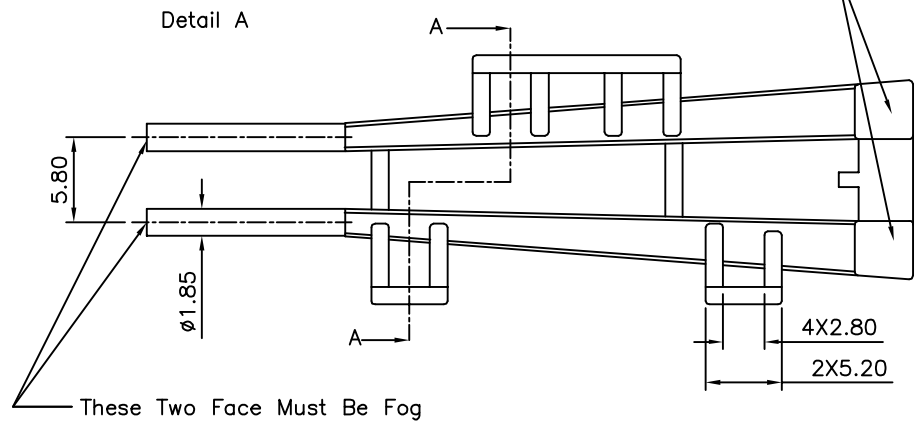

SPECIFICATION
 Housing:PC
 RoHS Compliant

These Two Face Must Be Bright

Section A-A

- △ SFP - P A1 - H
 (1) (2)(3) (4)
 (1) SFP:SFP Connector
 (2) P:Light Pipe
 (3) A1:1X01
 (4) H:RoHS Compliant

AUK A MEMBER OF AUK GROUP
太聯事業股份有限公司
AUK CONTRACTORS CO., LTD.

CATEGORY		APPROVED BY		UNLESS OTHERWISE SPECIFIED TOLERANCES ARE .X ±0.30 .XX ±0.20 .XXX ±0.10 ANG. ±3°
PART No. SFP-PA1-H		EMILY		
DRAWING No. SFP-PA1-H		CHECKED BY HZF		
SCALE NONE		DRAWING BY HAO		
REV.	A1	UNIT mm		