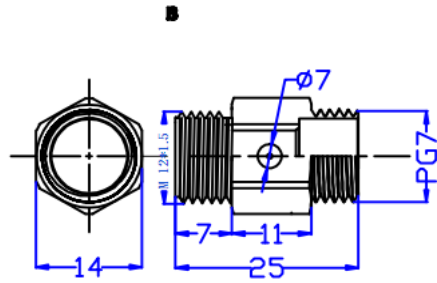

5	6	7	8
符号/SIGN	描述/DESCRIPTION	修订者/DRAWN	日期/DATE

Datesheet:

Item: M12x1.5 with vent

Cable range: 3-6.5

Thread O.D (mm): 12mm

Thread length(mm):7mm

Panner Size(MM):14mm

Material Brass