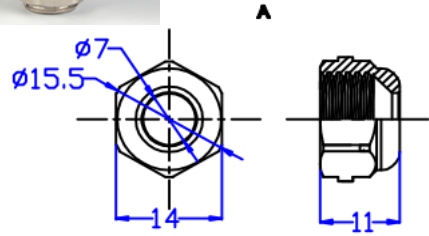

5	6	7	8
符号/SIGN	描述/DESCRIPTION	修订者/DRAWN	日期/DATE

Datesheet:

Item: M12x1.5 with vent

Cable range: 3-6.5

Thread O.D (mm): 12mm

Thread length(mm):7mm

Panner Size(MM):14mm

Material Brass