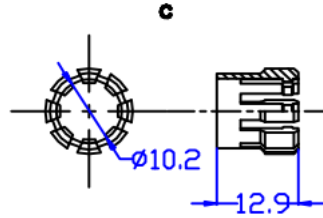

5	6	7	8
符号/SIGN	描述/DESCRIPTION	修订者/DRAWN	日期/DATE

Datesheet:

Item: M12x1.5 with vent

Cable range: 3-6.5

Thread O.D (mm): 12mm

Thread length(mm):7mm

Panner Size(MM):14mm

Material Brass