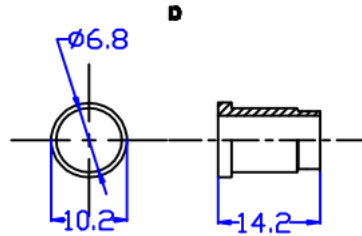

5	6	7	8
符号/SIGN	描述/DESCRIPTION	修订者/DRAWN	日期/DATE

Datesheet:

Item: M12x1.5 with vent

Cable range: 3-6.5

Thread O.D (mm): 12mm

Thread length(mm):7mm

Panner Size(MM):14mm

Material Brass