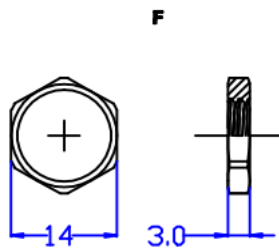

5	6	7	8
符号/SIGN	描述/DESCRIPTION	修订者/DRAWN	日期/DATE

Datesheet:

Item: M12x1.5 with vent

Cable range: 3-6.5

Thread O.D (mm): 12mm

Thread length(mm):7mm

Panner Size(MM):14mm

Material Brass

	CAT NO./认证型号		SHEET: 1/1
	PATE NO./成品料号		SCALE: 1:1
	CUST NO./客户料号		EV.: A01
APPROVED/审批	何跃雄	2021.12.15	M12x1.5BVent
CHECKED/核准	胡德权	2021.12.15	
DRAWN/制图	陈燕龙	2021.12.15	
	SIZE: A4		TYPE/图纸类型: CUSTOMER_DRAWING