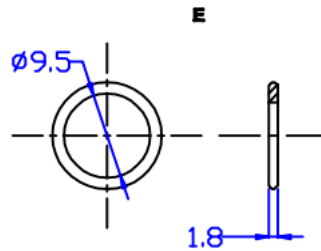

5	6	7	8
符号/SIGN	描述/DESCRIPTION	修订者/DRAWN	日期/DATE

Datesheet:

Item: M12x1.5 with vent

Cable range: 3-6.5

Thread O.D (mm): 12mm

Thread length(mm):7mm

Panner Size(MM):14mm

Material Brass