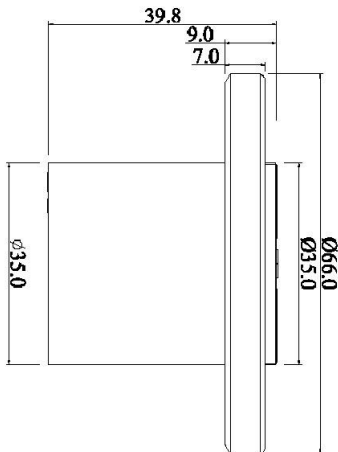

# MOUNTING RECEPTACLE

### DIMENSION

### PRODUCT SELECTION INFORMATION

MODEL	WIRE SIZE	WIRE LENGTH
LT645	W18: UL1015 18AWG	Lzz
	W16: UL1015 16AWG	(zz: 01-99cm)