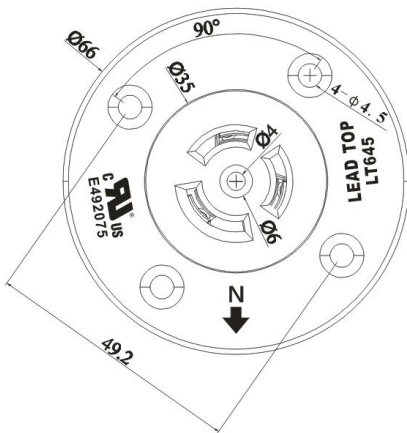

# MOUNTING RECEPTACLE

### DIMENSION

### TECHNICAL SPECIFICATION

Rated Volts	480V(105-480V)
Frequency	50-60 Hz
Rated Load	15A / 1000W / 1800VA
Operating Temperature	-40°C to +70°C
Related Humidity	99%
Insulation	3000V / 60Hz / 1min
Housing	Bakelite
Cable	UL1015 16AWG/18AWG
Accessory	Gasket

### PRODUCT SELECTION INFORMATION

MODEL	WIRE SIZE	WIRE LENGTH
LT645	W18: UL1015 18AWG	Lzz
	W16: UL1015 16AWG	(zz: 01-99cm)