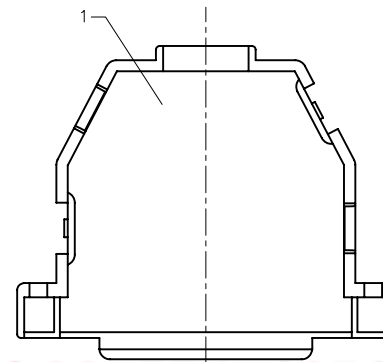

GENERAL TOLERANCE	ANGLE TOLERANCE	PROJECTION	TITLE
X. ±0.60	X. ±5°	UNITS mm	PLASTIC FROM THE LOCK TYPE
.X ±0.38	.X ±3°	SHEET SIZE A4	SERIES DS1048 SERIES
.XX ±0.25	.XX ±2°		
DRAWING TYPE	COSTOMER		
SCALE	1:1	SHEET	1 OF 1
DRAWING NO.	C-DS1048-09XXXX		

NOTES:

1. PART NUMBER CODE:

DS1045 - 25 X X X X

Bolt type
L: Long
S: Short

Packing type
1: Mix packing
2: Separation packing

Cover Material
P: Plastic(ABS)

Cover Color
A: Gray
B: Black
V: Ivory

Position
25: 25pin

Tel:86-574-63508787
 Fax:86-574-63515177
 E-mail:sale@zhenqin.com.cn
 Http://www.connfly.com

GENERAL TOLERANCE		ANGLE TOLERANCE		PROJECTION	TITLE
X.	±0.60	X.	±5°		PLASTIC FROM THE LOCK TYPE
.X	±0.38	.X	±3°	mm	
.XX	±0.25	.XX	±2°		
DRAWING TYPE		COSTOMER		SHEET SIZE	SERIES
SCALE		1:1		A4	DS1048 SERIES
DRAWING NO.		C-DS1048-25XXXX		SHEET 1 OF 1	