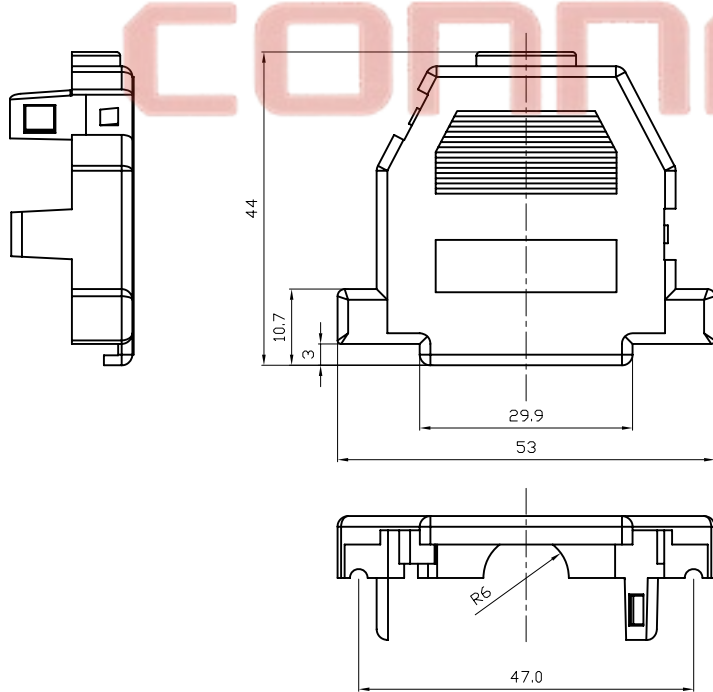

GENERAL TOLERANCE	ANGLE TOLERANCE	PROJECTION	TITLE
X. ±0.60	X. ±5°	UNITS mm	PLASTIC FROM THE LOCK TYPE
.X ±0.38	.X ±3°	SHEET SIZE A4	SERIES DS1048 SERIES
.XX ±0.25	.XX ±2°		
DRAWING TYPE	COSTOMER		
SCALE	1:1	SHEET	1 OF 1
DRAWING NO.	C-DS1048-09XXXX		

NOTES:

1. PART NUMBER CODE:

DS1045 - 25 X X X X

Bolt type
L: Long
S: Short

Packing type
1: Mix packing
2: Separation packing

Cover Material
P: Plastic(ABS)

Cover Color
A: Gray
B: Black
V: Ivory

Position
25: 25pin

Tel:86-574-63508787
 Fax:86-574-63515177
 E-mail:sale@zhenqin.com.cn
 Http://www.connfly.com

GENERAL TOLERANCE		ANGLE TOLERANCE		PROJECTION	TITLE
X.	±0.60	X.	±5°		PLASTIC FROM THE LOCK TYPE
.X	±0.38	.X	±3°	mm	
.XX	±0.25	.XX	±2°		
DRAWING TYPE		COSTOMER		SHEET SIZE	SERIES
SCALE		1:1		A4	DS1048 SERIES
DRAWING NO.		C-DS1048-25XXXX		SHEET 1 OF 1	