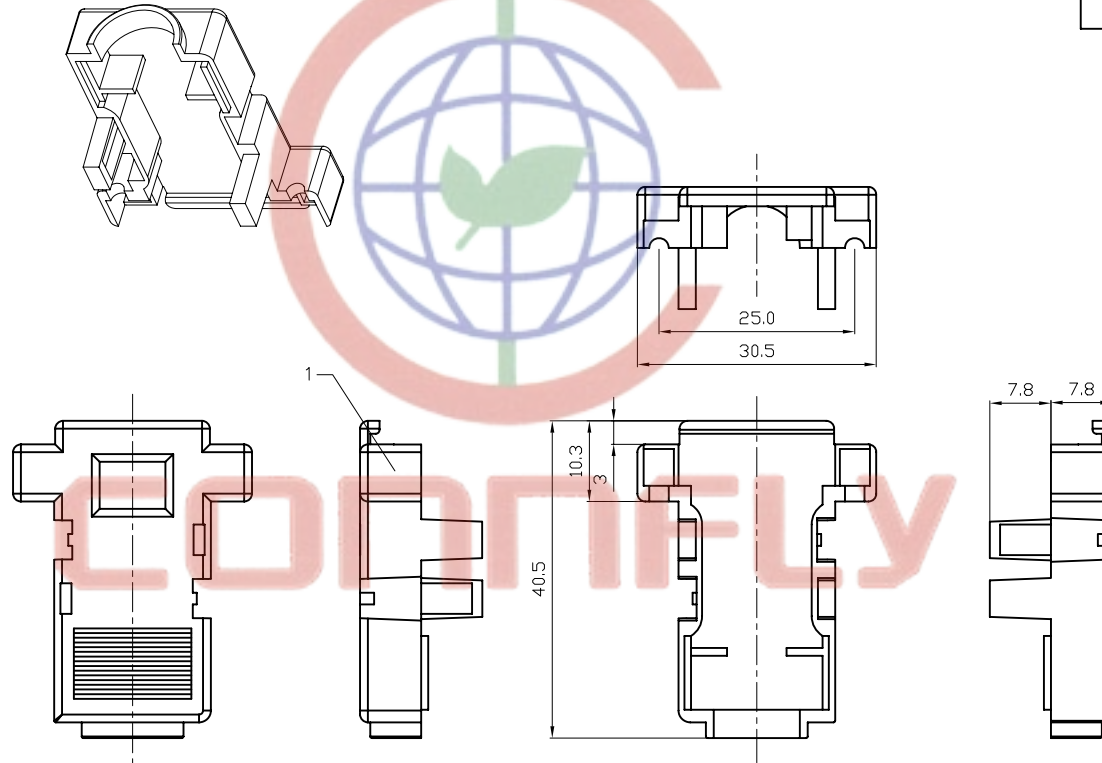

REV.	DESCRIPTION	DRAWN	CHECKED	APPROVED
A	NEW RELEASE	LJH 12/20/05'	~	LJC 12/20/05'
B	整理图面	YCH 09/14/07'	~	

NOTES:

1. PART NUMBER CODE:

DS1045 - 09 X X X X

- Bolt type
L: Long
S: Short
- Packing type
1: Mix packing
2: Separation packing
- Cover Material
P: Plastic(ABS)
- Cover Color
A: Gray
B: Black
V: Ivory
- Position
09: 9pin

Short BOLT

Long BOLT

BOM LIST			
ITEM	PART NAME	Q'ty	NOTES
1	PLASTIC HOOD	2	ABS
2	BOLT	2	#4-40

Tel:86-574-63508787

Fax:86-574-63510817

E-mail:sales@zhenxiang.com

Http://www.connfly.com

Add:East Industry Zone,KuangYan

GENERAL TOLERANCE	ANGLE TOLERANCE	PROJECTION	TITLE
X. ±0.60	X. ±5°	UNITS mm	PLASTIC FROM THE LOCK TYPE
.X ±0.38	.X ±3°	SHEET SIZE A4	SERIES DS1048 SERIES
.XX ±0.25	.XX ±2°		
DRAWING TYPE	COSTOMER		
SCALE	1:1	SHEET	1 OF 1
DRAWING NO.	C-DS1048-09XXXX		

NOTES:

1. PART NUMBER CODE:

DS1045 - 25 X X X X

Bolt type
L: Long
S: Short

Packing type
1: Mix packing
2: Separation packing

Cover Material
P: Plastic(ABS)

Cover Color
A: Gray
B: Black
V: Ivory

Position
25: 25pin