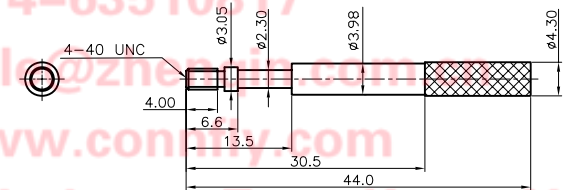

Long BOLT

BOM LIST			
ITEM	PART NAME	Q'ty	NOTES
1	PLASTIC HOOD	2	ABS
2	BOLT	2	#4-40