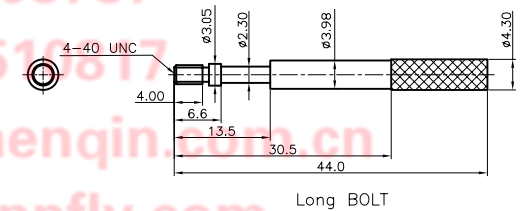

NOTES:

1. PART NUMBER CODE:

DS1045 - 25 X X X X

Bolt type
L: Long
S: Short

Packing type
1: Mix packing
2: Separation packing

Cover Material
P: Plastic(ABS)

Cover Color
A: Gray
B: Black
V: Ivory

Position
25: 25pin

Tel:86-574-63508787
 Fax:86-574-63515177
 E-mail:sale@zhenqin.com.cn
 Http://www.connfly.com

GENERAL TOLERANCE		ANGLE TOLERANCE		PROJECTION	TITLE
X.	±0.60	X.	±5°		PLASTIC FROM THE LOCK TYPE
.X	±0.38	.X	±3°	mm	
.XX	±0.25	.XX	±2°		
DRAWING TYPE		COSTOMER		SHEET SIZE	SERIES
SCALE		1:1		A4	DS1048 SERIES
DRAWING NO.		C-DS1048-25XXXX		SHEET 1 OF 1	