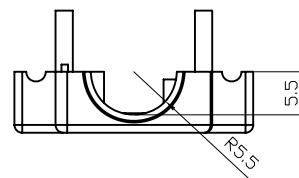

REV.	DESCRIPTION	DRAWN	CHECKED	APPROVED
A	NEW RELEASE	LJH 12/20/05'	~	LJC 12/20/05'
B	整理图面	YCH 09/14/07'	~	

NOTES:

1. PART NUMBER CODE:

DS1045 - 09 X X X X

- Bolt type
L: Long
S: Short
- Packing type
1: Mix packing
2: Separation packing
- Cover Material
P: Plastic(ABS)
- Cover Color
A: Gray
B: Black
V: Ivory
- Position
09: 9pin

Short BOLT

Long BOLT

BOM LIST			
ITEM	PART NAME	Q'ty	NOTES
1	PLASTIC HOOD	2	ABS
2	BOLT	2	#4-40

Tel:86-574-63508787

Fax:86-574-63510817

E-mail:sales@zhenxiang.com

Http://www.connfly.com

Add:East Industry Zone,KuangYan

GENERAL TOLERANCE	ANGLE TOLERANCE	PROJECTION	TITLE
X. ±0.60	X. ±5°	UNITS mm	PLASTIC FROM THE LOCK TYPE
.X ±0.38	.X ±3°	SHEET SIZE A4	SERIES DS1048 SERIES
.XX ±0.25	.XX ±2°		
DRAWING TYPE	COSTOMER		
SCALE	1:1	SHEET	1 OF 1
DRAWING NO.	C-DS1048-09XXXX		

NOTES:

1. PART NUMBER CODE:

DS1045 - 25 X X X X

Bolt type
L: Long
S: Short

Packing type
1: Mix packing
2: Separation packing

Cover Material
P: Plastic(ABS)

Cover Color
A: Gray
B: Black
V: Ivory

Position
25: 25pin