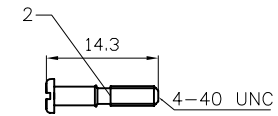

REV.	DESCRIPTION	DRAWN	CHECKED	APPROVED
A	NEW RELEASE	LJH 12/20/05'	~	LJC 12/20/05'
B	整理图面	YCH 09/14/07'	~	

NOTES:

1. PART NUMBER CODE:

DS1045 - 09 X X X X

- Bolt type
L: Long
S: Short
- Packing type
1: Mix packing
2: Separation packing
- Cover Material
P: Plastic(ABS)
- Cover Color
A: Gray
B: Black
V: Ivory
- Position
09: 9pin

GENERAL TOLERANCE	ANGLE TOLERANCE	PROJECTION	TITLE
X. ±0.60	X. ±5°	UNITS mm	PLASTIC FROM THE LOCK TYPE
.X ±0.38	.X ±3°	SHEET SIZE A4	SERIES DS1048 SERIES
.XX ±0.25	.XX ±2°		
DRAWING TYPE	COSTOMER		
SCALE	1:1	SHEET	1 OF 1
DRAWING NO.	C-DS1048-09XXXX		

NOTES:

1. PART NUMBER CODE:

DS1045 - 25 X X X X

Bolt type
L: Long
S: Short

Packing type
1: Mix packing
2: Separation packing

Cover Material
P: Plastic(ABS)

Cover Color
A: Gray
B: Black
V: Ivory

Position
25: 25pin