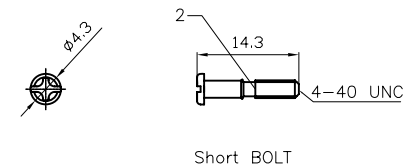

NOTES:

1. PART NUMBER CODE:

DS1045 - 25 X X X X

Bolt type
L: Long
S: Short

Packing type
1: Mix packing
2: Separation packing

Cover Material
P: Plastic(ABS)

Cover Color
A: Gray
B: Black
V: Ivory

Position
25: 25pin

Tel:86-574-63508787
 Fax:86-574-63515177
 E-mail:sale@zhenqin.com.cn
 Http://www.connfly.com

GENERAL TOLERANCE		ANGLE TOLERANCE		PROJECTION	TITLE
X.	±0.60	X.	±5°		PLASTIC FROM THE LOCK TYPE
.X	±0.38	.X	±3°	mm	
.XX	±0.25	.XX	±2°		
DRAWING TYPE		COSTOMER		SHEET SIZE	SERIES
SCALE		1:1		A4	DS1048 SERIES
DRAWING NO.		C-DS1048-25XXXX		SHEET 1 OF 1	