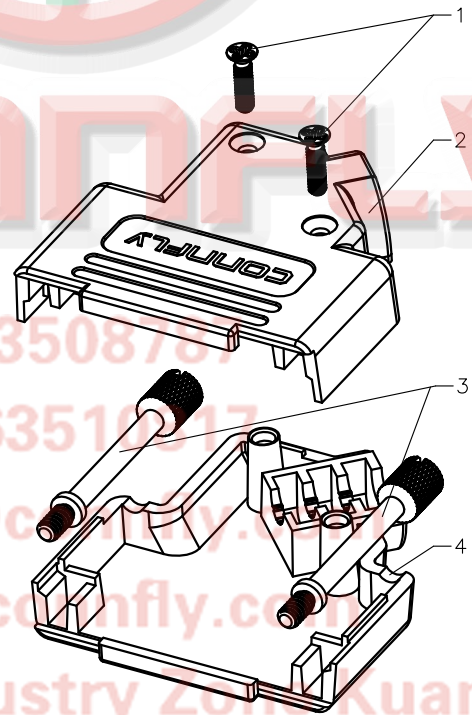

BOM LIST			
ITEM	PART NAME	Q'ty	NOTES
1	SCREW	2	M2
2	METAL HOOD-1	1	
3	BOLT	1	UNC#4-40
4	METAL HOOD-2	1	

Tel:86-574-6351017
 Fax:86-574-6351017
 E-mail:sale@conffly.com
 http://www.conffly.com
 Add:East Industry Zone, KuangYan
 Town Cixi Ningbo China
 Tel:86-574-315333

GENERAL TOLERANCE		ANGLE TOLERANCE		PROJECTION	TITLE	D-SUB 9pin Metal Hoods Large Angled(45°) Cable Outlet	
X.	±0.60	X.	±5°	mm			
.X	±0.38	.X	±3°				
.XX	±0.25	.XX	±2°				
DRAWING TYPE		COSTOMER		SHEET SIZE	SERIES	DS1047-04	SERIES
SCALE	1:1	SHEET	1 OF 1	 晨翔电子有限公司 CONNFLY® CONNFLY ELECTRONIC CO., LTD			
DRAWING NO.	C-DS1047-04-09XX-X-B						

REV.	DESCRIPTION	DRAWN	CHECKED	APPROVED
A	NEW RELEASE	YCH 12/31/09'	~	LJC 12/31/09'
B	DRAWING UPDATE	JLZ 05/12/16'	HZW 05/12/16'	LJC 05/12/16'

NOTES:

1. PART NUMBER CODE:

DS1047-04 - 15 X X - X

- LOGO Support
- X: W/O LOGO
- N/A: CONNFLY LOGO
- Packing type
- 1: Mix packing
- 2: Separation packing
- Cover Material
- M: Metal(Znic alloy)
- Positions
- 15: 15pin

BOM LIST			
ITEM	PART NAME	Q'ty	NOTES
1	SCREW	2	M2
2	METAL HOOD-1	1	
3	BOLT	2	UNC#4-40
4	METAL HOOD-2	1	

Tel:86-574-6350878
 Fax:86-574-6351017
 E-mail:sale@connfly.com
 http://www.connfly.com
 Add:East Industry Zone, KuangYan
 Town Cixi Ningbo China
 Tel:315333