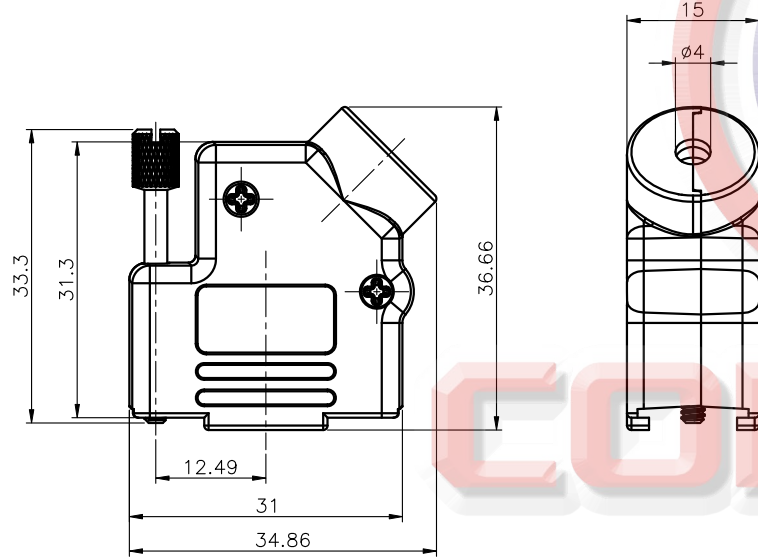

REV.	DESCRIPTION	DRAWN	CHECKED	APPROVED
A	NEW RELEASE	YCH 12/31/09'	~	LJC 12/31/09'
B	DRAWING UPDATE	JLZ 05/12/16'	HZW 05/12/16'	LJC 05/12/16'

NOTES:

1. PART NUMBER CODE:

DS1047-04 - 09 X X - X

- LOGO Support
- X: W/O LOGO
- N/A: CONNFLY LOGO
- Packing type
- 1: Mix packing
- 2: Separation packing
- Cover Material
- M: Metal(Znic alloy)
- Positions
- 09: 9pin

GENERAL TOLERANCE		ANGLE TOLERANCE		PROJECTION	TITLE	D-SUB 9pin Metal Hoods Large Angled(45°) Cable Outlet	
X.	±0.60	X.	±5°	mm			
.X	±0.38	.X	±3°				
.XX	±0.25	.XX	±2°				
DRAWING TYPE		COSTOMER		SHEET SIZE	SERIES	DS1047-04	SERIES
SCALE	1:1	SHEET	1 OF 1	 晨翔电子有限公司 CONNFLY® CONNFLY ELECTRONIC CO., LTD			
DRAWING NO.	C-DS1047-04-09XX-X-B						