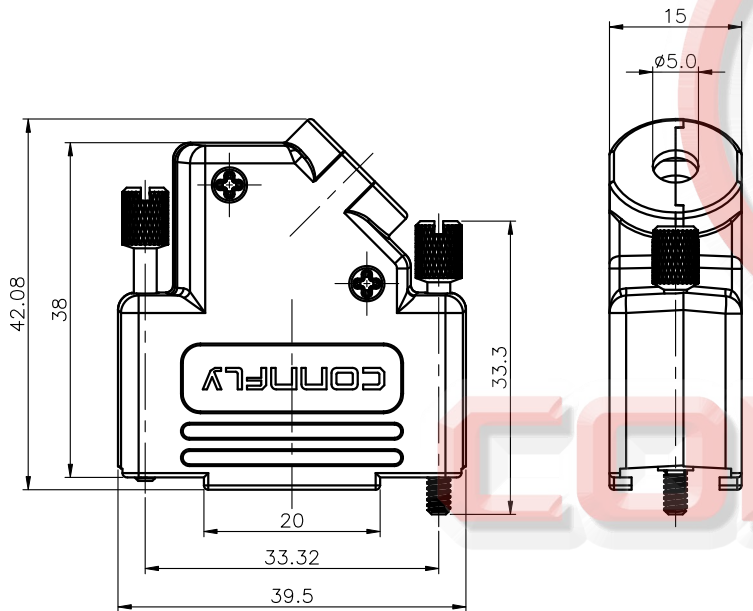

GENERAL TOLERANCE		ANGLE TOLERANCE		PROJECTION	TITLE	D-SUB 9pin Metal Hoods Large Angled(45°) Cable Outlet	
X.	±0.60	X.	±5°	mm			
.X	±0.38	.X	±3°				
.XX	±0.25	.XX	±2°				
DRAWING TYPE		COSTOMER		SHEET SIZE	SERIES	DS1047-04	SERIES
SCALE	1:1	SHEET	1 OF 1	 晨翔电子有限公司 CONNFLY® CONNFLY ELECTRONIC CO., LTD			
DRAWING NO.	C-DS1047-04-09XX-X-B						

REV.	DESCRIPTION	DRAWN	CHECKED	APPROVED
A	NEW RELEASE	YCH 12/31/09'	~	LJC 12/31/09'
B	DRAWING UPDATE	JLZ 05/12/16'	HZW 05/12/16'	LJC 05/12/16'

NOTES:

1. PART NUMBER CODE:

DS1047-04 - 15 X X - X

- LOGO Support
- X: W/O LOGO
- N/A: CONNFLY LOGO
- Packing type
- 1: Mix packing
- 2: Separation packing
- Cover Material
- M: Metal(Znic alloy)
- Positions
- 15: 15pin

GENERAL TOLERANCE		ANGLE TOLERANCE	
X.	±0.60	X.	±5°
.X	±0.38	.X	±3°
.XX	±0.25	.XX	±2°

PROJECTION	TITLE	D-SUB 15pin Metal Hoods Large Angled(45°) Cable Outlet	
UNITS	mm	SHEET	1 OF 1
SHEET SIZE	A4	SERIES	DS1047-04 SERIES