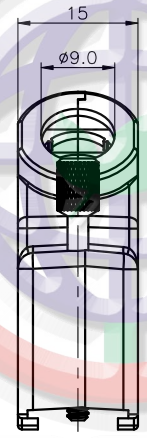

NOTES:

1. PART NUMBER CODE:

DS1047-04 - 25 X X - X

LOGO Support
X: W/O LOGO
N/A: CONNFLY LOGO

Packing type
1: Mix packing
2: Separation packing

Cover Material
M: Metal(Znic alloy)

Positions
25: 25pin

BOM LIST			
ITEM	PART NAME	Q'ty	NOTES
1	SCREW	2	M3
2	METAL HOOD-1	1	
3	BOLT	2	UNC#4-40
4	METAL HOOD-2	1	

GENERAL TOLERANCE		ANGLE TOLERANCE	
X.	±0.60	X.	±5°
.X	±0.38	.X	±3°
.XX	±0.25	.XX	±2°

PROJECTION	TITLE	D-SUB 25pin Metal Hoods Large Angled(45°) Cable Outlet	
UNITS	mm	SERIES	DS1047-04 SERIES
SHEET SIZE	A4		

BOM LIST			
ITEM	PART NAME	Q'ty	NOTES
1	SCREW	2	M3
2	METAL HOOD-1	1	
3	BOLT	2	UNC#4-40
4	METAL HOOD-2	1	

GENERAL TOLERANCE		ANGLE TOLERANCE	
X.	±0.60	X.	±5°
.X	±0.38	.X	±3°
.XX	±0.25	.XX	±2°

PROJECTION	TITLE	D-SUB 37pin Metal Hoods Large Angled(45°) Cable Outlet	
UNITS	mm	SERIES	DS1047-04 SERIES
SHEET SIZE	A4		