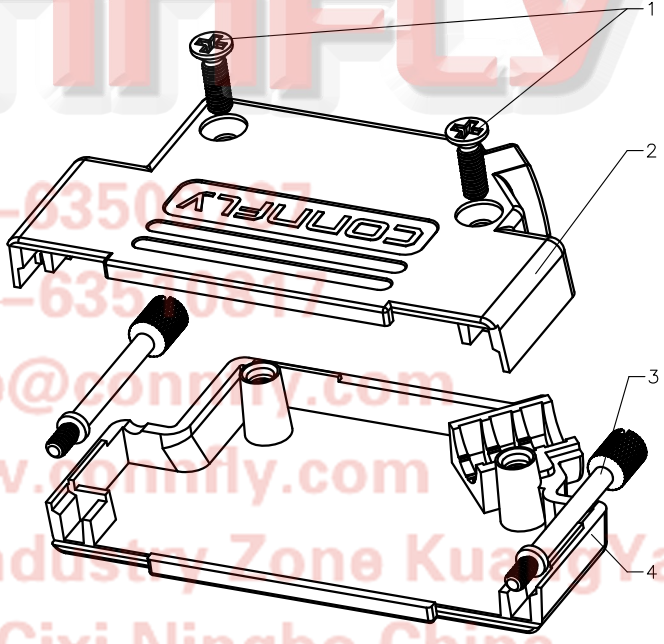

REV.	DESCRIPTION	DRAWN	CHECKED	APPROVED
A	NEW RELEASE	YCH 12/31/09'	~	LJC 12/31/09'
B	DRAWING UPDATE	JLZ 05/12/16'	HZW 05/12/16'	LJC 05/12/16'

NOTES:
1. PART NUMBER CODE:
DS1047-04 - 37 X X - X

- LOGO Support
- X: W/O LOGO
- N/A: CONNFLY LOGO
- Packing type
- 1: Mix packing
- 2: Separation packing
- Cover Material
- M: Metal(Znic alloy)
- Positions
- 37: 37pin

BOM LIST			
ITEM	PART NAME	Q'ty	NOTES
1	SCREW	2	M3
2	METAL HOOD-1	1	
3	BOLT	2	UNC#4-40
4	METAL HOOD-2	1	

GENERAL TOLERANCE		ANGLE TOLERANCE	
X.	±0.60	X.	±5°
.X	±0.38	.X	±3°
.XX	±0.25	.XX	±2°

PROJECTION	TITLE	D-SUB 37pin Metal Hoods Large Angled(45°) Cable Outlet	
UNITS	mm	SERIES	DS1047-04 SERIES
SHEET SIZE	A4		

DRAWING TYPE	COSTOMER		
SCALE	1:1	SHEET	1 OF 1
DRAWING NO.	C-DS1047-04-37XX-X-B		

晨翔电子有限公司
CONNFLY® CONNFLY ELECTRONIC CO., LTD

CONNFLY

Tel: 86-574-6350088
Fax: 86-574-6350077
E-mail: sale@connfly.com
http://www.connfly.com
Add: East Industry Zone Kuaigang Yan
Town Cixi Ningbo China
P.O: 315333