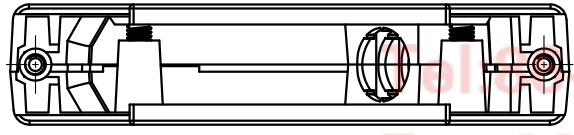

REV.	DESCRIPTION	DRAWN	CHECKED	APPROVED
A	NEW RELEASE	YCH 12/31/09'	~	LJC 12/31/09'
B	DRAWING UPDATE	JLZ 05/12/16'	HZW 05/12/16'	LJC 05/12/16'

NOTES:
1. PART NUMBER CODE:
DS1047-04 - 37 X X - X

- LOGO Support
- X: W/O LOGO
- N/A: CONNFLY LOGO
- Packing type
- 1: Mix packing
- 2: Separation packing
- Cover Material
- M: Metal(Znic alloy)
- Positions
- 37: 37pin

BOM LIST			
ITEM	PART NAME	Q'ty	NOTES
1	SCREW	2	M3
2	METAL HOOD-1	1	
3	BOLT	2	UNC#4-40
4	METAL HOOD-2	1	

GENERAL TOLERANCE		ANGLE TOLERANCE	
X.	±0.60	X.	±5°
.X	±0.38	.X	±3°
.XX	±0.25	.XX	±2°

PROJECTION	TITLE	D-SUB 37pin Metal Hoods Large Angled(45°) Cable Outlet	
UNITS	mm	SERIES	DS1047-04 SERIES
SHEET SIZE	A4		

DRAWING TYPE	COSTOMER		
SCALE	1:1	SHEET	1 OF 1
DRAWING NO.	C-DS1047-04-37XX-X-B		

晨翔电子有限公司
CONNFLY® CONNFLY ELECTRONIC CO., LTD

CONNFLY

Tel: 86-574-6350088
Fax: 86-574-6350077
E-mail: sale@connfly.com
http://www.connfly.com
Add: East Industry Zone Kuaigang Yan
Town Cixi Ningbo China
P.O: 315333