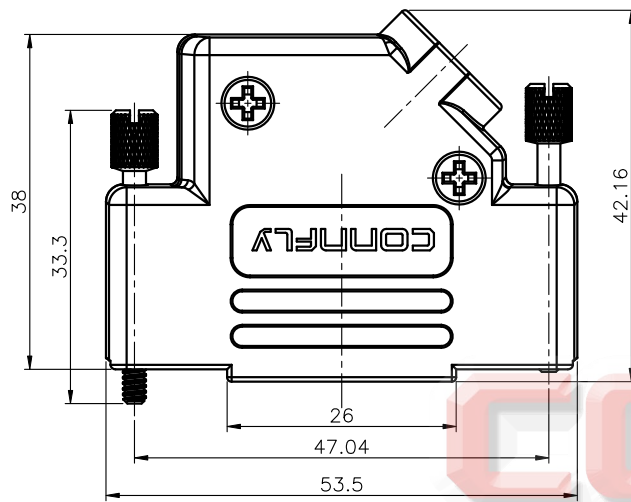

REV.	DESCRIPTION	DRAWN	CHECKED	APPROVED
A	NEW RELEASE	YCH 12/31/09'	~	LJC 12/31/09'
B	DRAWING UPDATE	JLZ 05/12/16'	HZW 05/12/16'	LJC 05/12/16'

NOTES:

1. PART NUMBER CODE:

DS1047-04 - 25 X X - X

LOGO Support
X: W/O LOGO
N/A: CONNFLY LOGO

Packing type
1: Mix packing
2: Separation packing

Cover Material
M: Metal(Znic alloy)

Positions
25: 25pin