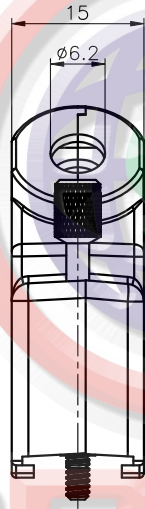

REV.	DESCRIPTION	DRAWN	CHECKED	APPROVED
A	NEW RELEASE	YCH 12/31/09'	~	LJC 12/31/09'
B	DRAWING UPDATE	JLZ 05/12/16'	HZW 05/12/16'	LJC 05/12/16'

NOTES:

1. PART NUMBER CODE:

DS1047-04 - 25 X X - X

LOGO Support
X: W/O LOGO
N/A: CONNFLY LOGO

Packing type
1: Mix packing
2: Separation packing

Cover Material
M: Metal(Znic alloy)

Positions
25: 25pin