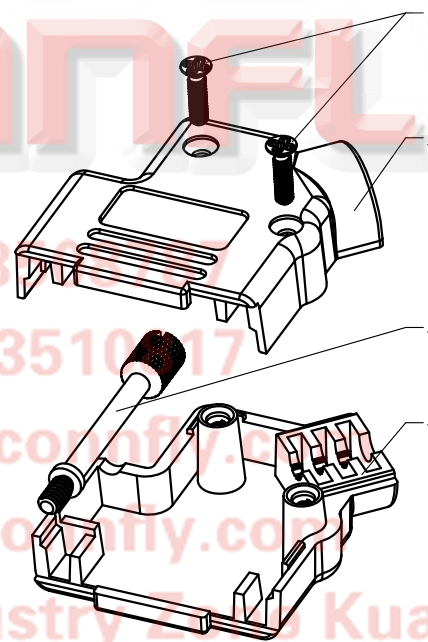

REV.	DESCRIPTION	DRAWN	CHECKED	APPROVED
A	NEW RELEASE	YCH 12/31/09'	~	LJC 12/31/09'
B	DRAWING UPDATE	JLZ 05/12/16'	HZW 05/12/16'	LJC 05/12/16'

NOTES:

1. PART NUMBER CODE:

DS1047-04 - 09 X X - X

- LOGO Support
- X: W/O LOGO
- N/A: CONNFLY LOGO
- Packing type
- 1: Mix packing
- 2: Separation packing
- Cover Material
- M: Metal(Znic alloy)
- Positions
- 09: 9pin

BOM LIST			
ITEM	PART NAME	Q'ty	NOTES
1	SCREW	2	M2
2	METAL HOOD-1	1	
3	BOLT	1	UNC#4-40
4	METAL HOOD-2	1	

Tel:86-574-6351017
 Fax:86-574-6351017
 E-mail:sale@conffly.com
 http://www.conffly.com
 Add:East Industry Zone, KuangYan
 Town Cixi Ningbo China
 Tel:86-574-315333