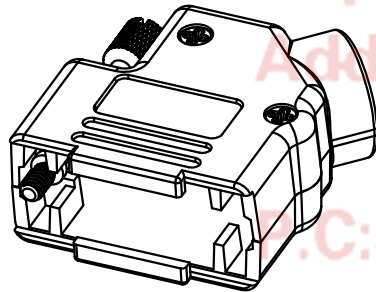

REV.	DESCRIPTION	DRAWN	CHECKED	APPROVED
A	NEW RELEASE	YCH 12/31/09'	~	LJC 12/31/09'
B	DRAWING UPDATE	JLZ 05/12/16'	HZW 05/12/16'	LJC 05/12/16'

NOTES:

1. PART NUMBER CODE:

DS1047-04 - 09 X X - X

- LOGO Support
- X: W/O LOGO
- N/A: CONNFLY LOGO
- Packing type
- 1: Mix packing
- 2: Separation packing
- Cover Material
- M: Metal(Znic alloy)
- Positions
- 09: 9pin