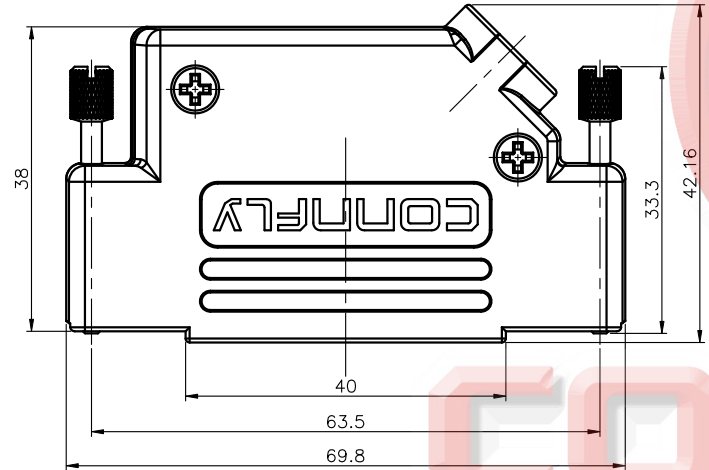

REV.	DESCRIPTION	DRAWN	CHECKED	APPROVED
A	NEW RELEASE	YCH 12/31/09'	~	LJC 12/31/09'
B	DRAWING UPDATE	JLZ 05/12/16'	HZW 05/12/16'	LJC 05/12/16'

NOTES:
1. PART NUMBER CODE:
DS1047-04 - 37 X X - X

- LOGO Support
- X: W/O LOGO
- N/A: CONNFLY LOGO
- Packing type
- 1: Mix packing
- 2: Separation packing
- Cover Material
- M: Metal(Znic alloy)
- Positions
- 37: 37pin

BOM LIST			
ITEM	PART NAME	Q'ty	NOTES
1	SCREW	2	M3
2	METAL HOOD-1	1	
3	BOLT	2	UNC#4-40
4	METAL HOOD-2	1	

GENERAL TOLERANCE		ANGLE TOLERANCE	
X.	±0.60	X.	±5°
.X	±0.38	.X	±3°
.XX	±0.25	.XX	±2°

PROJECTION	TITLE	D-SUB 37pin Metal Hoods Large Angled(45°) Cable Outlet	
UNITS	mm	SERIES	DS1047-04 SERIES
SHEET SIZE	A4		

DRAWING TYPE	COSTOMER		
SCALE	1:1	SHEET	1 OF 1
DRAWING NO.	C-DS1047-04-37XX-X-B		

晨翔电子有限公司
CONNFLY® CONNFLY ELECTRONIC CO., LTD

CONNFLY

Tel: 86-574-6350088
Fax: 86-574-6350077
E-mail: sale@connfly.com
http://www.connfly.com
Add: East Industry Zone Kuaigang Yan
Town Cixi Ningbo China
P.O: 315333