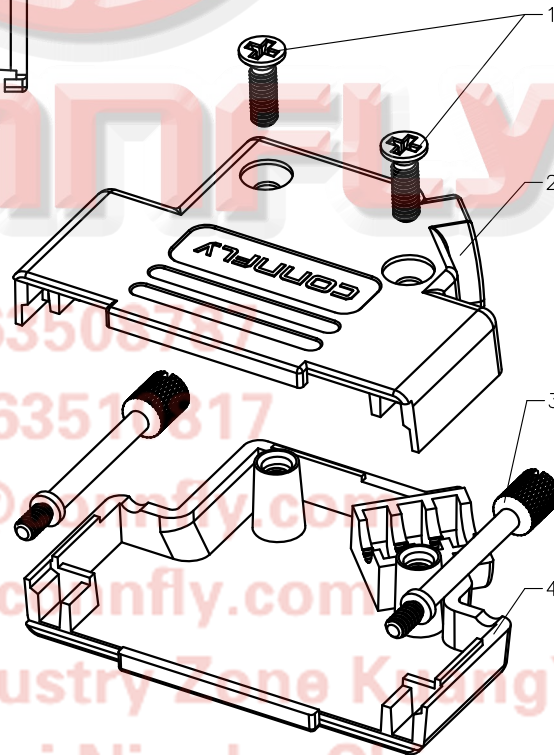

NOTES:

1. PART NUMBER CODE:

DS1047-04 - 25 X X - X

LOGO Support
X: W/O LOGO
N/A: CONNFLY LOGO

Packing type
1: Mix packing
2: Separation packing

Cover Material
M: Metal(Znic alloy)

Positions
25: 25pin

BOM LIST			
ITEM	PART NAME	Q'ty	NOTES
1	SCREW	2	M3
2	METAL HOOD-1	1	
3	BOLT	2	UNC#4-40
4	METAL HOOD-2	1	

GENERAL TOLERANCE		ANGLE TOLERANCE	
X.	±0.60	X.	±5°
.X	±0.38	.X	±3°
.XX	±0.25	.XX	±2°

PROJECTION	TITLE	D-SUB 25pin Metal Hoods Large Angled(45°) Cable Outlet	
UNITS	mm	SERIES	DS1047-04 SERIES
SHEET SIZE	A4		