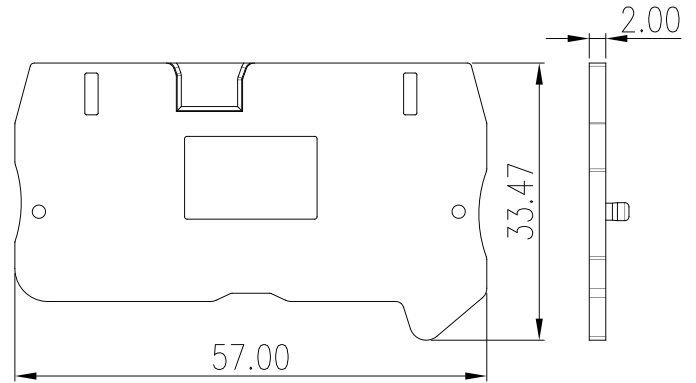

DP4C

DIN Rail Terminal Blocks > Accessories

Specification

Product description	End cover
Color	Beige (default)
Material	PA
Inflammability class	UL94-V0
Compatible products	DP4
Package	50 pcs / box