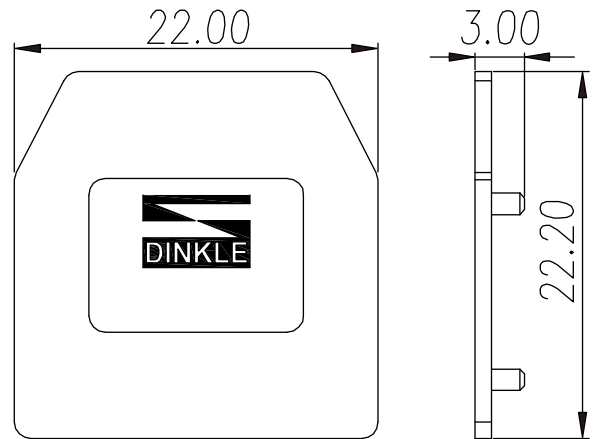

DK4KC

DIN Rail Terminal Blocks > Accessories > End cover

Specification

Product description	End cover
Color	Gray
Housing material	PA
Inflammability class	UL94-V0
Compatible products	DK4S
Package	50 pcs / box