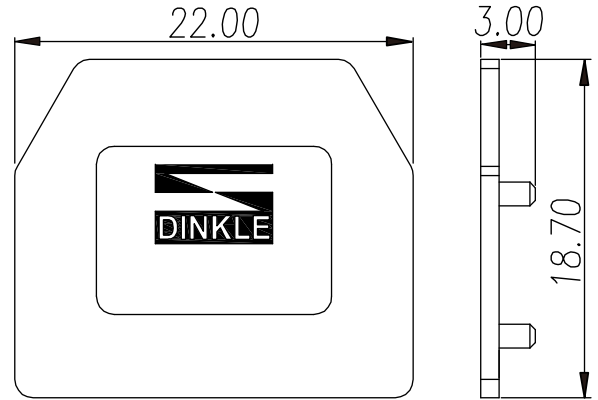

DK2.5PC

DIN Rail Terminal Blocks > Accessories > End cover

Specification

Product description	End cover
Color	Grey
Housing material	PA
Inflammability class	UL94-V0
Compatible products	DK2.5S
Package	50 pcs / box