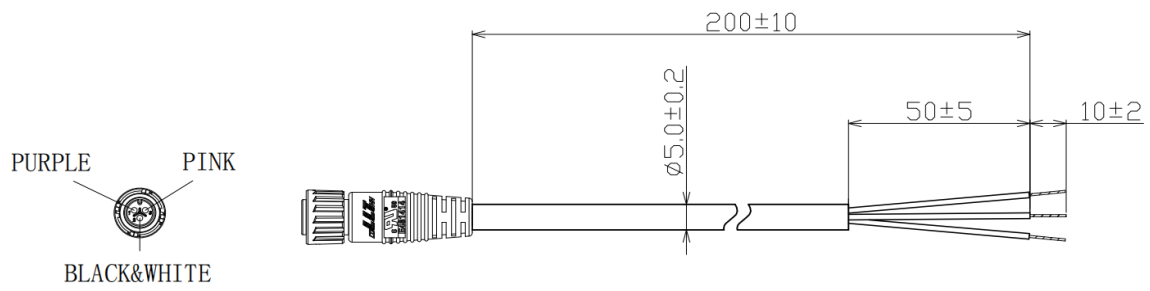

2026011602: cable 210mm with molded M12 male connector (LLT-M12-10003M3002), drawing V1.0 dated on 1/16

LLT-M12-10003M3002